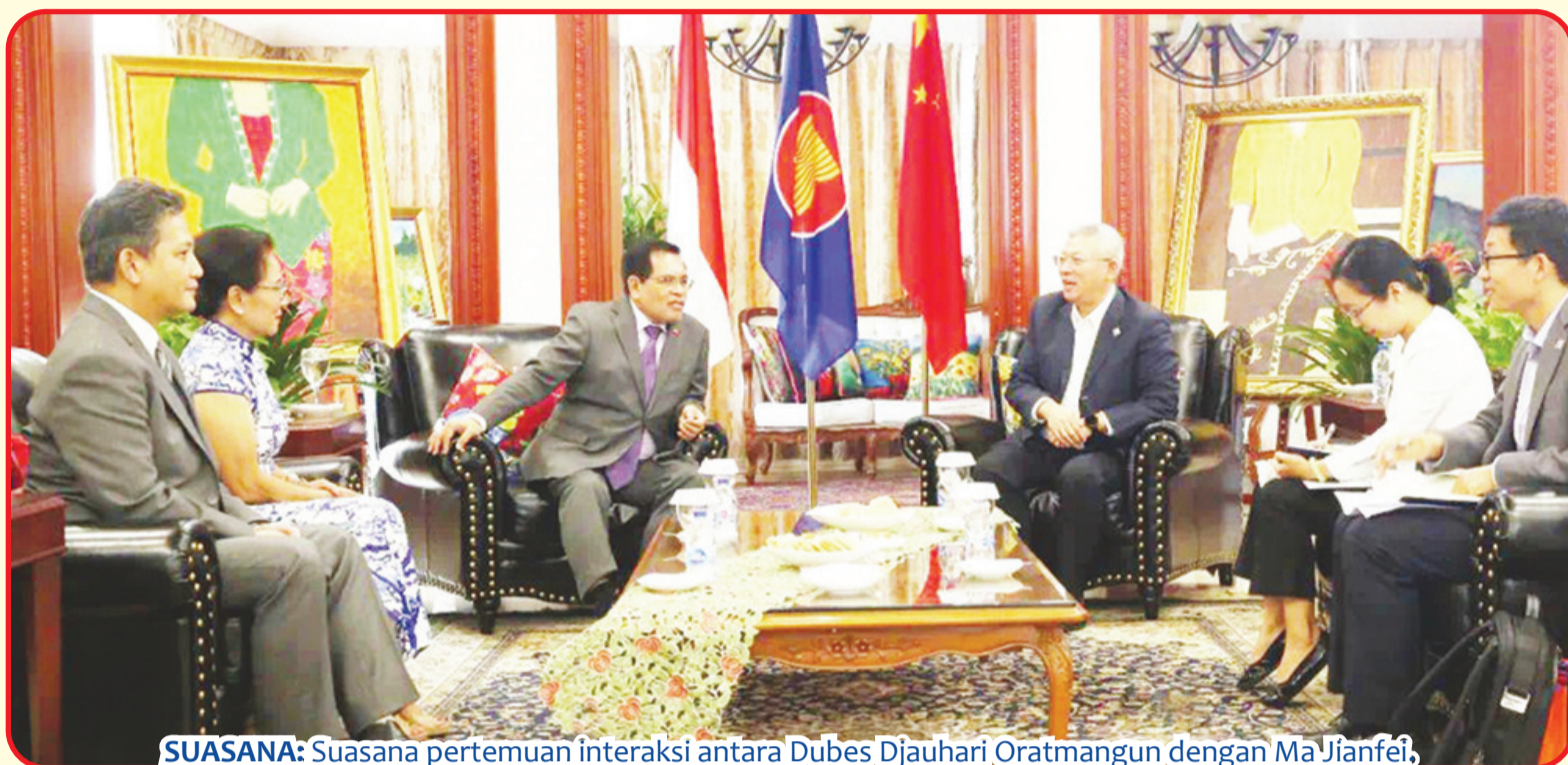

KBRI Beijing Luncurkan Inovasi Smart Classroom Bahasa Mandarin

BEIJING (IM) - KBRI Tiongkok bersama Center for Language Education and Co-operation (CLEC) of The Ministry of Education of the People's Republic of China, Jumat (30/9) lalu, resmi mendirikan program percontohan Smart Classroom Bahasa Mandarin di KBRI Beijing.

Dubes RI untuk Tiongkok Djauhari Oratmangun, Wakil Kepala Perwakilan Dino R. Kusnadi, Atase Pendidikan, Kebudayaan, Riset dan Teknologi KBRI Yaya Sutarya serta Sekretaris Komite Partai sekaligus Kepala CLEC Ma Jianfei menghadiri acara tersebut.

Dubes Djauhari Oratmangun menyampaikan apresiasi atas kontribusi aktif CLEC yang menyelenggarakan kegiatan pelatihan Bahasa Mandarin online di berbagai perguruan tinggi di Indonesia dan dalam meningkatkan kualitas pengajar Indonesia.

Berdasarkan data yang diberikan KBRI di Beijing, hingga saat ini CLEC telah memberikan pelatihan kepada 2.749 tenaga pengajar Indonesia dalam kepemimpinan profesional dan teknik

"Kami berharap pada tahun 2022, Smart Classroom Bahasa Mandarin berhasil didirikan di berbagai perguruan tinggi di Indonesia. Selain itu, staf KBRI sedang antusias belajar Bahasa Tionghoa menggunakan Smart Classroom Bahasa Mandarin," kata Djauhari.

Ketua Direktur Ma Jianfei juga membahas, kelak akan memberikan fasilitas belajar terkait kepada 35 universitas di Indonesia. Penggunaan teknologi layar sentuh tidak hanya menjamin interaksi tepat waktu antara guru dan siswa untuk menciptakan lingkungan belajar yang "menyeluruh", juga akan merangsang minat siswa Indonesia dan tokoh berbagai kalangan untuk belajar Bahasa Mandarin.

Proyek percontohan bersama Smart Classroom Bahasa Mandarin akan dibuka di enam perguruan tinggi di Indonesia, yaitu Universitas Gadjah Mada, Universitas Padjajaran, Universitas Negeri Yogyakarta, London Public Relations College, Ciputra University dan Universitas Pancasila. • idn/din